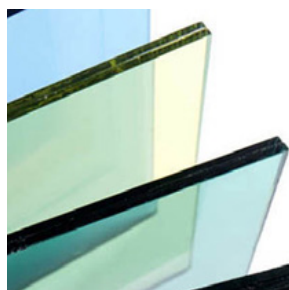

# PROFESSIONAL

Glass Balustrade System

Intermediate/Mid Post

End Post

Corner Post

Stainless Steel Tube (Top Rail)

90-Degree Corner Elbow

Adjustable Corner Saddle

Upright Clamp/Wall Flange

Tube Connector

Toughened Glass Panel

Toughened Laminated Glass Panel

Flat back Glass Clamp

Face-Fix Clamp For side fix

**Maximum Centres** 1200mm  
**Material Grades** Grade 316 (external)  
**Glass Thickness** 10mm toughened, 12mm toughened, 10.76mm laminated  
**Standard Height (To top of rail)** 1121mm, bespoke sizes available  
**Tube Diameters** 42.4mm, 48.3mm  
**Stainless Steel Post Finishes** Mirror polished, Brushed satin  
**Available in any RAL colour.** Please ask for details.  
**Glass Options** Coloured (10mm), clear or frosted  
**Base Plates Available** 100mm diameter/105mm base cover, 120mm diameter/125mm base cover  
**Compatible Fixings** Wood, steel, brick or concrete  
**Post Construction** Welded base plate, glass clamps and tube support to top  
**Can be used on stairs**