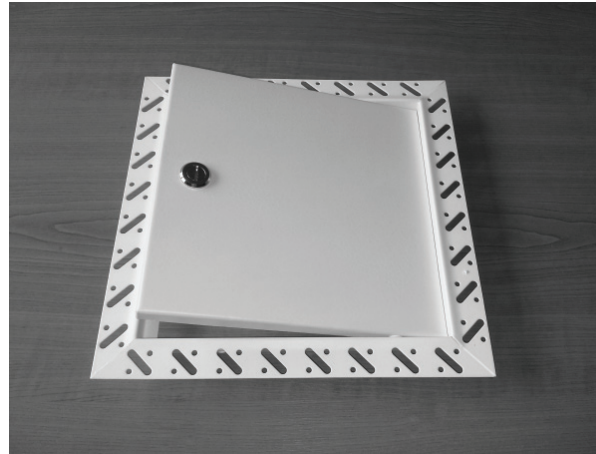

Specials - Access panels

Steel Door Picture Frame

ACSX 200 nominally 200 x 200mm aperture
ACSX 300 nominally 300 x 300mm aperture
ACSX 450 nominally 450 x 450mm aperture
ACSX 600 nominally 600 x 600mm aperture

Steel Door Beaded Frame

ACBX 200 nominally 200 x 200mm aperture
ACBX 300 nominally 300 x 300mm aperture
ACBX 450 nominally 450 x 450mm aperture
ACBX 600 nominally 600 x 600mm aperture

Plastic Door Picture Frame

ACP 0406 nominally 100 x 150mm aperture
ACP 0609 nominally 150 x 225mm aperture
ACP 0808 nominally 195 x 195mm aperture
ACP 1414 nominally 345 x 345mm aperture
ACP 1429 nominally 345 x 730mm aperture
ACP 2Z22 nominally 550 x 550mm aperture