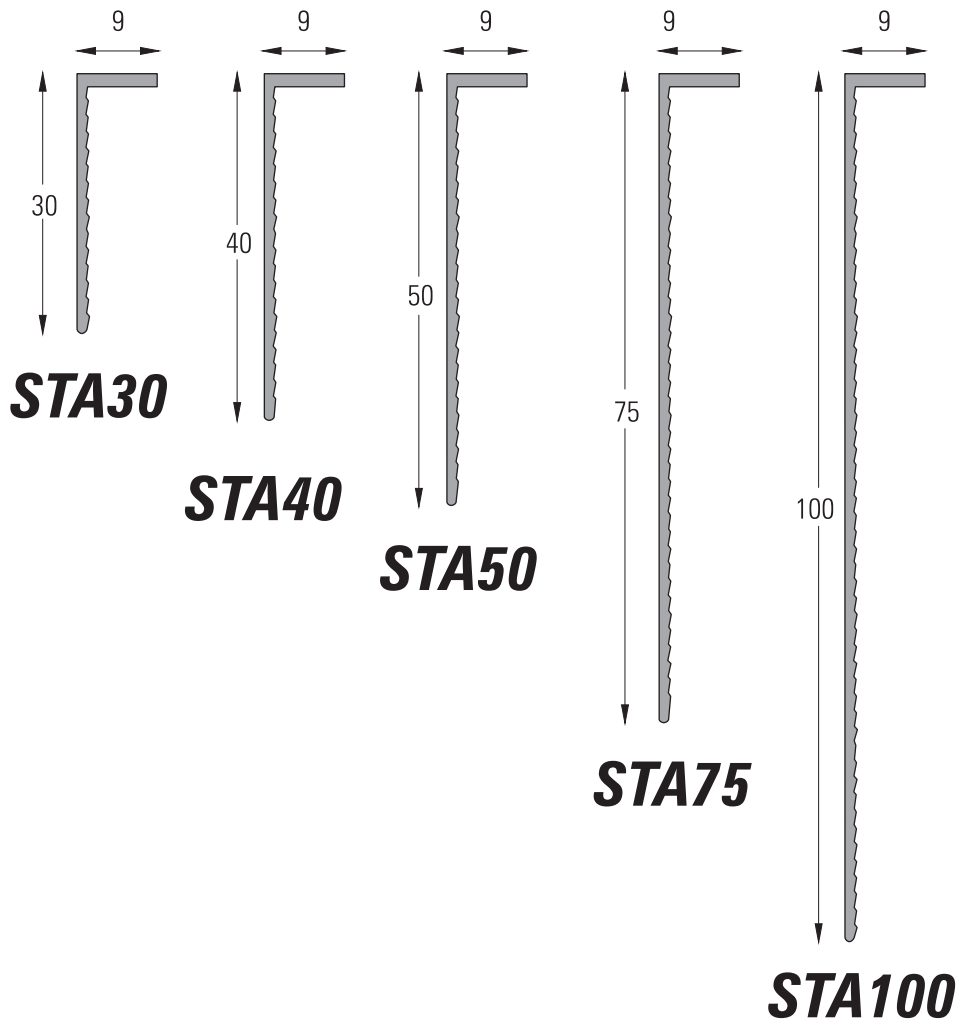

Suspended Ceiling - TYPE STA

Other dimensions available to special order.