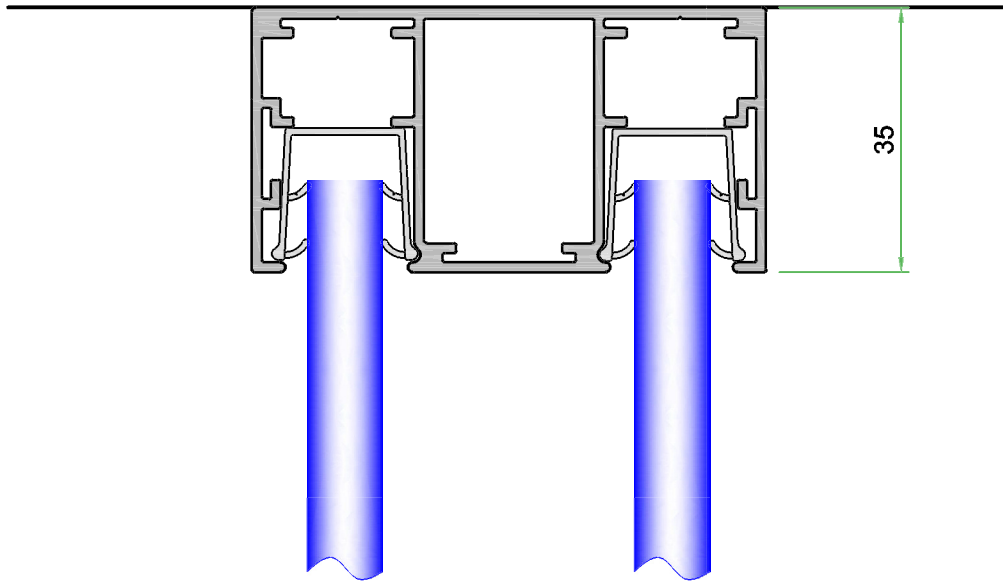

SYSTEM: EVOLUTION SYSTEM
ITEM: DGHT35
DESC: DOUBLE GLAZED HEAD TRACK (35MM)

INSTALLATION DETAIL Scale: 1:1