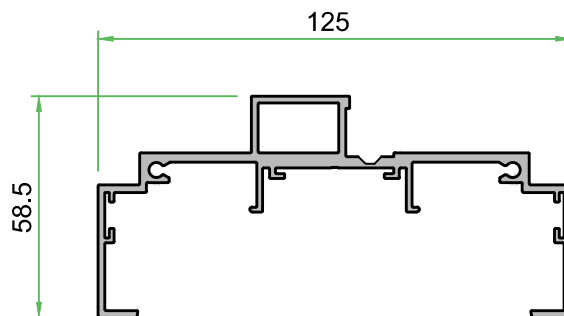

INSTALLATION DETAIL Scale: 1:2

DWRA/DF PROFILE Scale: 1:2

SYSTEM: EVOLUTION SYSTEM
ITEM: DWRA/DF
DESC: WRAP AROUND DOOR FRAME