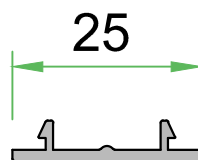

INSTALLATION DETAIL Scale: 1:2

SG03 PROFILE Scale: 1:2

SG-CLIP PROFILE Scale: 1:2

SYSTEM: EVOLUTION SYSTEM
ITEM: SG03, & SG-CLIP
DESC: SG-CLIP OPTIONS