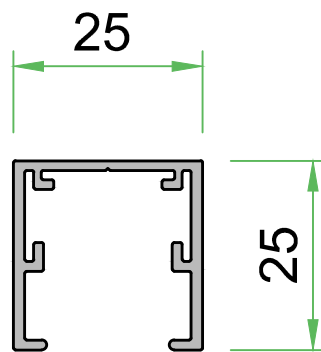

INSTALLATION DETAIL Scale: 1:2

SG03 PROFILE Scale: 1:2

SG-CLIP PROFILE Scale: 1:2

SYSTEM: EVOLUTION SYSTEM
ITEM: SG03, & SG-CLIP
DESC: SG-CLIP OPTIONS