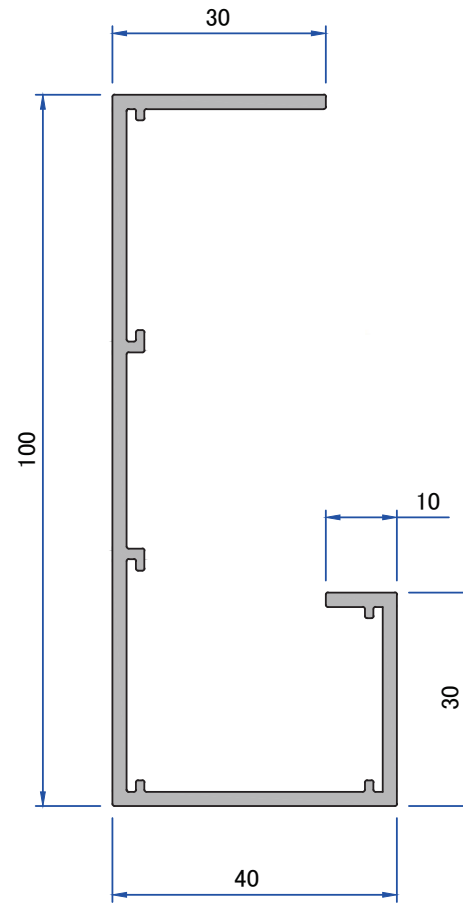

Visible Face

Profile Detail

|                          |                                  |                                   |
|--------------------------|----------------------------------|-----------------------------------|
| Date Drawn<br>07/07/2021 | Material<br>6063 T6              | Project Name<br>NA                |
| Drawn By<br>MPW          | Material Thickness<br>AS DRAWN   | Item Description<br>100MM UPSTAND |
| Scale<br>AS DRAWN        | Finish & Colour<br>POWDER COATED | Drawing / Item no<br>US300        |